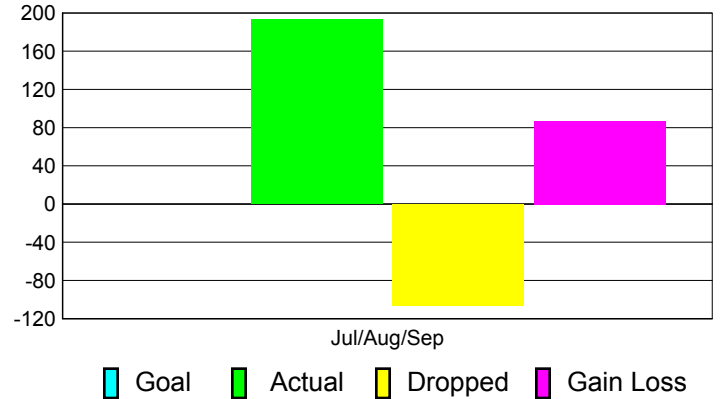

Membership Results 2011-2012

Goal, New, Dropped, Gain/Loss

Comparison of Membership Gain/Loss

Current Year Compared to the Previous Year