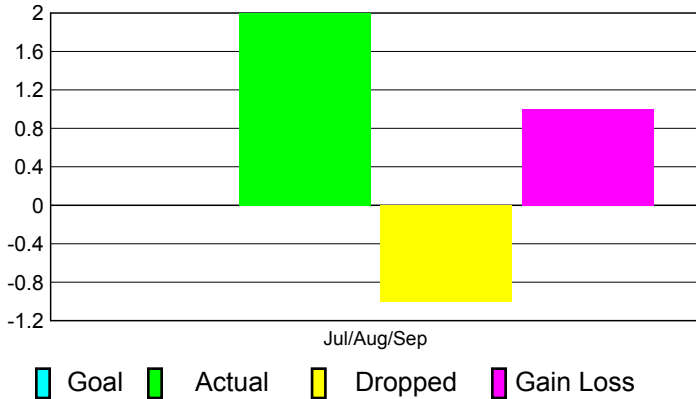

2011-2012 GMT Reports for District (or Undistricted) **District 307 B**

GMT: **JUSWAN TJOE**

Location: **INDONESIA**

GMT CA: **7**

CLUBS

Club Results
2011-2012

Clubs
2010-2011

Month	New Club Goal	Actual New Clubs	Actual Dropped Clubs	Gain/Loss of Clubs	Gain/Loss of Clubs
Jul/Aug/Sep		2	-1	1	10
Totals		2	-1	1	10

Club Results 2011-2012

Goal, New, Dropped, Gain/Loss

Comparison of Club Gain/Loss

Current Year Compared to the Previous Year

YTD Status Quo Clubs 2011-2012

Status Quo Clubs Compared to Status Quo Members

MEMBERSHIP