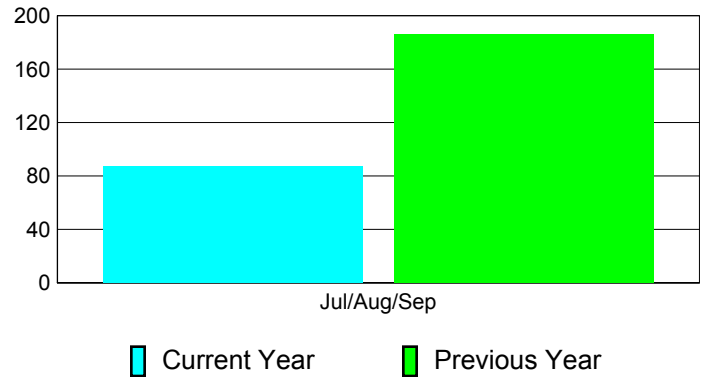

Membership Results
2011-2012

Membership
2010-2011

Month	Net Memb Goal	Actual New Memb	Actual Dropped Memb	Gain/Loss of Memb	Gain/Loss of Memb
Jul/Aug/Sep		193	-106	87	186
Totals		193	-106	87	186

Membership Results 2011-2012

Goal, New, Dropped, Gain/Loss

Comparison of Membership Gain/Loss

Current Year Compared to the Previous Year

Gender Comparison 2011-2012

Jul/Aug/Sep

Male Female