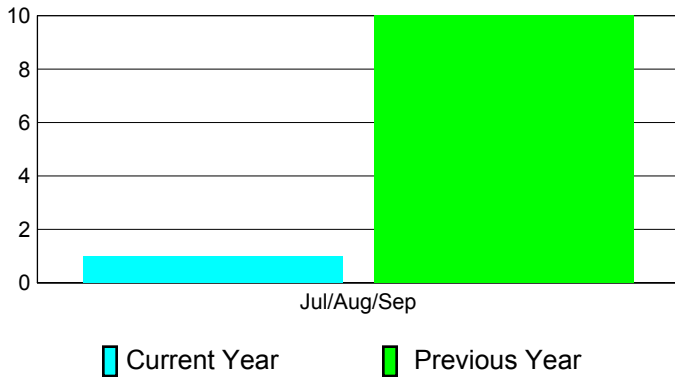

2011-2012 GMT Reports for District (or Undistricted) **District 307 B**

GMT: **JUSWAN TJOE**

Location: **INDONESIA**

GMT CA: **7**

CLUBS

Club Results
2011-2012

Clubs
2010-2011

Month	New Club Goal	Actual New Clubs	Actual Dropped Clubs	Gain/Loss of Clubs	Gain/Loss of Clubs
Jul/Aug/Sep		2	-1	1	10
Totals		2	-1	1	10

Club Results 2011-2012

Goal, New, Dropped, Gain/Loss

Comparison of Club Gain/Loss

Current Year Compared to the Previous Year

YTD Status Quo Clubs 2011-2012

Status Quo Clubs Compared to Status Quo Members

MEMBERSHIP